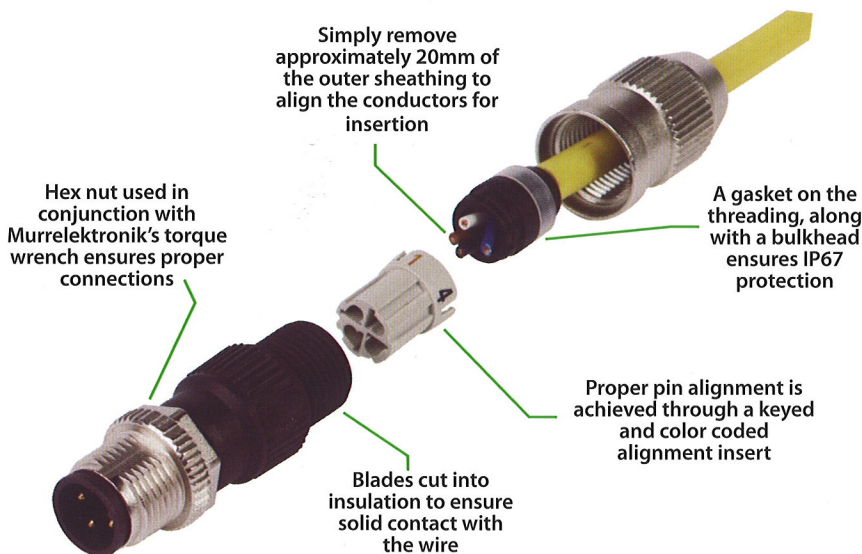

SENSORS
INCORPORATED
507 Kelsey Street
Delano, MN 55328
Phone: 888-920-0939
Fax: 763-972-1041
www.sensorsincorporated.com

05 | 2008

Insulation Displacement Connectors

■ Murrelektronik's Insulation Displacement Connectors (IDC) are a fast and easy way to terminate cables with either M8 or M12 connections. These robust connectors are rated to IP67 and can stand up to tough industrial environments.

IDC Products are ideal for the service tech in the field, the maintenance tech on the plant floor, and the assembly tech working to get a machine out the door on time.

With minimal tools needed, these connectors are the fastest way to terminate a cable to a connector. IDC products from Murrelektronik take less than 50% of the time it takes to install a traditional screw terminal connector. With razor style blades in the base to make the actual connection to the wire, the IDC connector makes connection easy by simply tightening the strain relief, by hand, with minimal force. No more force is needed that it takes to re-tighten a drink cap.

- Male and Female connector options
- Quick turn MQ12 connectors available
- Stripping of individual conductors no longer necessary, simply remove 20mm of the cable jacket
- Color Coded Sleeves for simple conductor alignment
- Keyed compression ring for easy alignment to the terminal pins
- Decrease wiring connection efforts
- IDC connectors reduce the chances for improper pin & conductor alignment
- Maintains the IP67 rating when properly installed