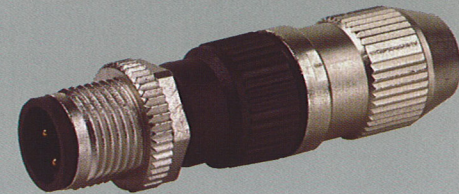

ADVANTAGES OF INSULATION DISPLACEMENT CONNECTORS

- Male and Female connector options
- Quick turn MQ12 connectors available
- Stripping of individual conductors no longer necessary, simply remove 20mm of the cable jacket
- Color Coded Sleeves for simple conductor alignment
- Keyed compression ring for easy alignment to the terminal pins
- Decrease wiring connection efforts
- IDC connectors reduce the chances for improper pin & conductor alignment
- Maintains the IP67 rating when properly installed

TAKE ADVANTAGE OF MURRELEKTRONIK'S SAME DAY SHIPPING GUARANTEE.

- All products stocked at U.S. warehouse can be shipped the same day*
- Products at U.S. warehouse can be drop-shipped directly to end-users for faster, customized delivery!*
- Products stocked at German warehouse can be shipped and delivered in less than one week - guaranteed!*

* Certain restrictions apply, please call for details on select items